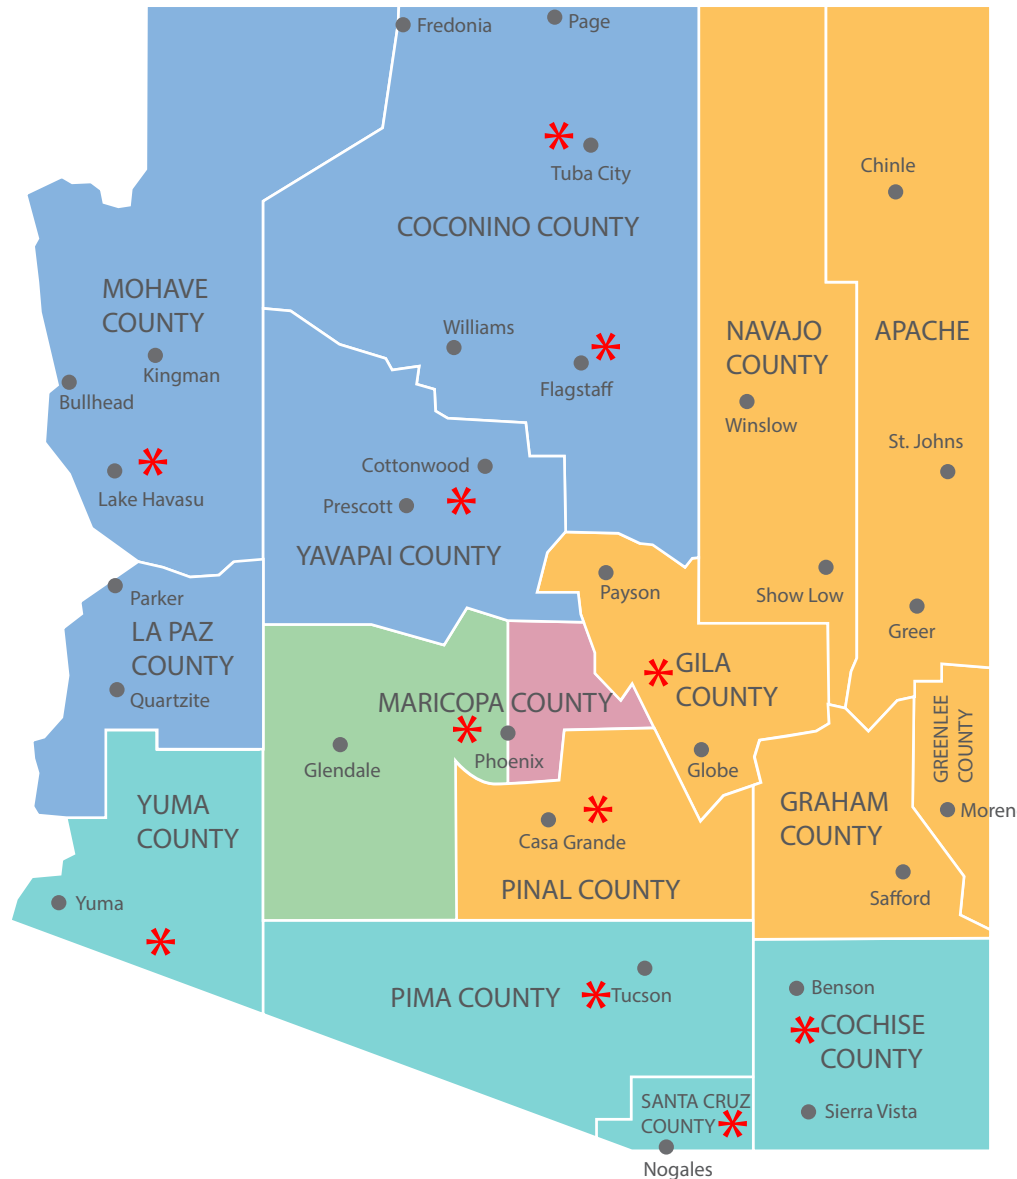

*2019 - 2020 Councils

ARIZONA
DEPARTMENT
of CHILD SAFETY

Regional Map

Northwest Region

Coconino County

Coconino Coalition for Children and Youth
2625 N. King St. Flagstaff AZ 86004
(928)679-7318
Virginia Watahomigi
Virginia@cocninokids.org

Coconino County

Chicanos Por La Causa
1112 E Buckeye Road Phoenix, AZ 85034
(602)257-0700
Ophelia Goatson
Ophelia.goatson@parentingaz.com

Yavapai County

Prevent Child Abuse Arizona
P.O.Bpx 26495 Prescott Valley, AZ 86312
(928)445-5038
Molly Peterson
molly@pcaaz.org

Mohave County

Haven Family Resource Center
2174 McCulloch Blvd Lake Havasu City, AZ 86403
(928)505-3153
Mary Lou O'Connell
havencenter@frontiernet.net

Maricopa East & Maricopa West

Maricopa County

Luthern Social Service of the SW
2502 E University Dr Suite 125
Phoenix, AZ 85034
(480)396-3795
kbamford@lss-sw.org

Pinal County

Against Abuse
119 N. Florence Casa Grande
AZ 85122
(520)836-1239
Maria Ochoa
maria-elenaOchoa@against-abuse.org

South Region

Pima, Cochise and Santa Cruz County

Southern Arizona Child Advocacy Center
2329 E Ajo Way Tucson, AZ 85713
520-724-2119
Marie Fordney
mfordney@soazadvocasy